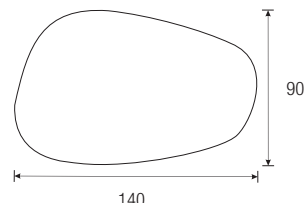

MAMUT / W x H x D

COFFEE TABLE

Passe®
Partout

Mamut coffee table oak 120 high
120x50x100

Mamut coffee table oak 120 middle
120x40x100

Mamut coffee table oak 120 low
120x30x100

Mamut coffee table 120
top view

Mamut coffee table oak 140 high
140x50x90

Mamut coffee table oak 140 middle
140x40x90

Mamut coffee table oak 140 low
140x30x90

Mamut coffee table 140
top view

HOUT

leverbaar in plain massief eik
kleuren oak: natural 24, tobacco 20, grey 26, anthracite 25
of black 02