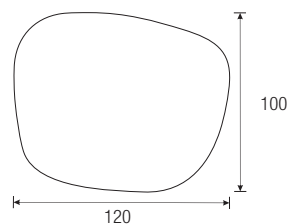

MAMUT / W x H x D

COFFEE TABLE

Passe®
Partout

Mamut coffee table oak 120 high
120x50x100

Mamut coffee table oak 120 middle
120x40x100

Mamut coffee table oak 120 low
120x30x100

Mamut coffee table 120
top view

Mamut coffee table oak 140 high
140x50x90

Mamut coffee table oak 140 middle
140x40x90

Mamut coffee table oak 140 low
140x30x90

Mamut coffee table 140
top view

HOUT

leverbaar in plain massief eik
kleuren oak: natural 24, tobacco 20, grey 26, anthracite 25
of black 02