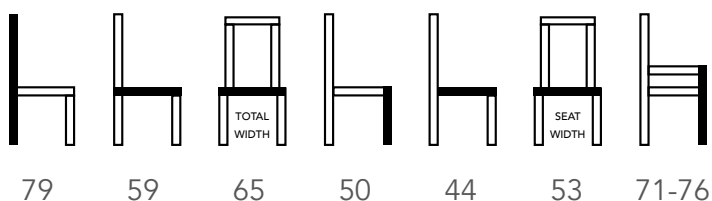

Extra images

MATEN / MEASUREMENTS

EXTRA INFO

MATERIALS

Frame	Beech/oak wood and plywood and chipboard
Zitting / Seat	Plywood and chipboard+ Polyether 40+10+10 30/185; 10-18/130
Rug / Back	PLYWOOD and Polyether foam; 20+30 +30- 25/170

PACKING

Package	KARTON
Nr. of pcs	1
Size of package	
Weight package	12,40 KG