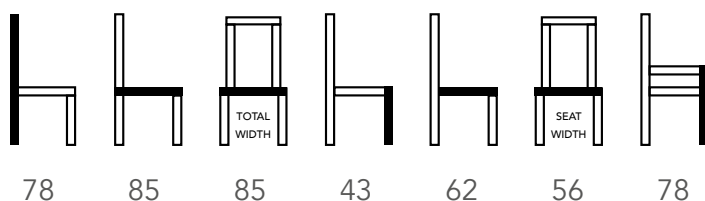

Extra images

MATEN / MEASUREMENTS

EXTRA INFO

MATERIALS

Frame info	METAL and plywood
Seat info	metal springs, foam T-30
Back info	foam T-35

PACKING

Package	KARTON
Nr. of pcs	1
Size of package	85x90x90
Weight package	36 kg