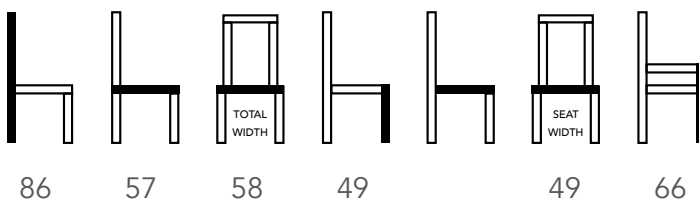

SLIDE

Technical information

Extra images

MATEN / MEASUREMENTS

EXTRA INFO

MATERIALS

Frame	Beech/oak wood and plywood and chipboard
Zitting / Seat	Plywood and chipboard + Polyether 50+10+10+10 30/185; 10-18/130;
Rug / Back	PLYWOOD and Polyether foam; 20+30 +20- 25/170;

PACKING

Package	KARTON
Nr. of pcs	1
Size of package	HxWxD: 93x76x62 cm
Weight package	12,2 KG