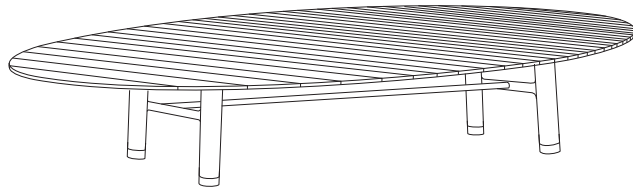

# SANGHA DINING OUTDOOR /

W x H x D

**Passe**  
**Partout**

Sangha round table  
tripod metal tube leg

Sangha round table tripod metal tube leg

140x68x140

160x68x160

140x75x140

160x75x160

Sangha ellipse table  
4 metal tube legs

Sangha ellipse table 4 metal tube legs

220x68x120

240x68x120

280x68x120

320x68x130

220x75x120

240x75x120

280x75x120

320x75x130

**HOUT**  
2 cm Robinia hout ash grey 05

**POOTJES**  
gelakt metaal (grafiet)

**BOIS**  
2 cm bois Robinia ash grey 05

**PIEDS**  
métal laqué (graphite)

**WOOD**  
2 cm Robinia wood ash grey 05

**FEET**  
lacquered steel (graphite)

**HOLZ**  
2 cm Robinia Holz ash grey 05

**FÜSSE**  
lackierter Stahl (graphit)