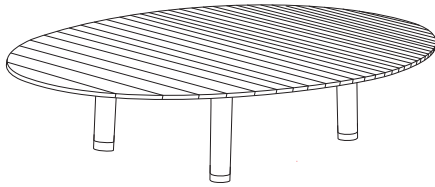

# SANGHA DINING OUTDOOR /

W x H x D

**Passe**  
**Partout**

Sangha round table  
tripod metal tube leg

Sangha round table tripod metal tube leg

140x68x140

160x68x160

140x75x140

160x75x160

Sangha ellipse table  
4 metal tube legs

Sangha ellipse table 4 metal tube legs

220x68x120

240x68x120

280x68x120

320x68x130

220x75x120

240x75x120

280x75x120

320x75x130

**HOUT**  
2 cm Robinia hout ash grey 05

**POOTJES**  
gelakt metaal (grafiet)

**BOIS**  
2 cm bois Robinia ash grey 05

**PIEDS**  
métal laqué (graphite)

**WOOD**  
2 cm Robinia wood ash grey 05

**FEET**  
lacquered steel (graphite)

**HOLZ**  
2 cm Robinia Holz ash grey 05

**FÜSSE**  
lackierter Stahl (graphit)