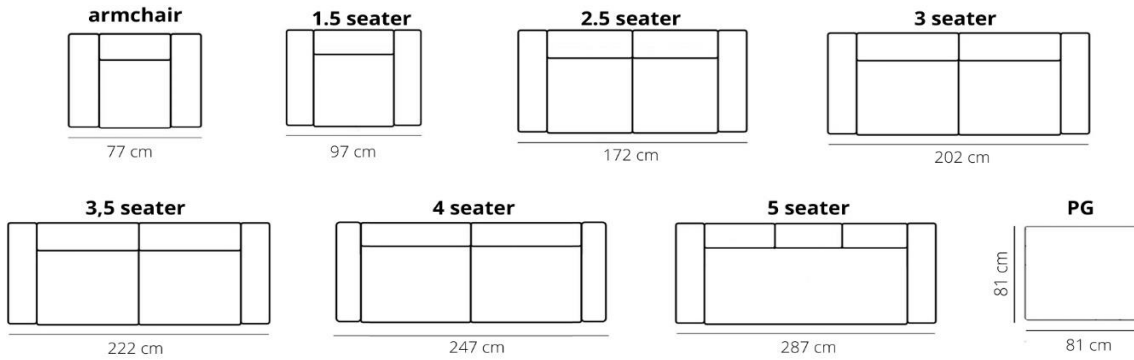

ELEMENTS

STITCHING

double needle stitching

LEGS

RU
chrome or black

KA

HEIGHT: 78 cm
DEPTH: 96 cm
SEAT DEPTH: 55 cm
SEAT HEIGHT: 43 cm
ARM HEIGHT: 70 cm

PRODUCT INFO

FRAME

beechwood

chipboard

FILLING

BACK

fibre wool

SEAT

foam HR 43

SUSPENSION

elastic belts

fibre wool no-sag springs

This sofa has loose seat and back cushions

het anker
meubelindustrie