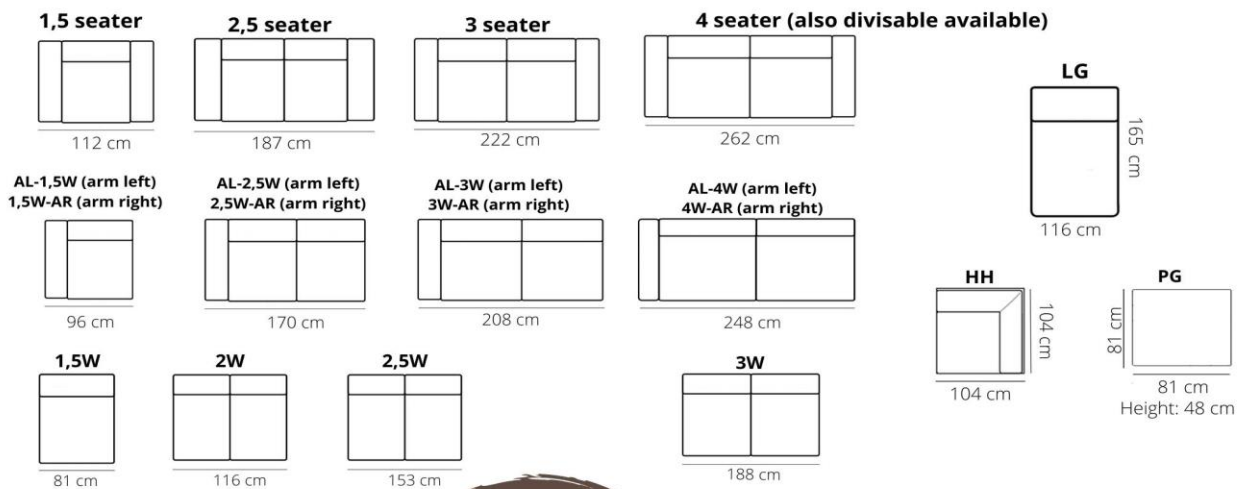

ELEMENTS

HEIGHT: 92 cm
DEPTH: 108 cm
SEAT DEPTH: 58 cm
SEAT HEIGHT: 46 cm
ARM HEIGHT: 61 cm
ARM WIDTH: 19 cm

STITCHING