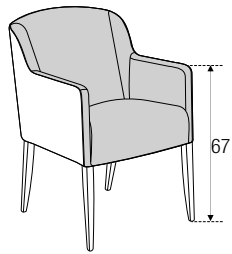

SWEET CHAIRS

W x H x D
sitting height: see: (..)

**Passe®
Partout**

Carla
dining chair without arms
58x85x68 (49)

Carla
dining chair with 2 arms
58x85x68 (49)

Coolio
dining chair without arms
58x85x68 (47)

Coolio
dining chair with 2 arms
58x85x68 (47)

Corina
dining chair without arms
58x78x64 (50)

Corina
dining chair with 2 arms
58x78x64 (50)

Hummel
dining chair
52x79x54 (51)

Popsy
dining chair with 2 arms
56x90x62 (49)

Plectrum
dining chair with 2 arms
71x82x62 (47)

Toya
dining chair
56x90x62 (49)

"Bogie mechanics"

Lima
pouf
65x51x65 (51)

"Bogie mechanics"

Lima
dining chair
65x82x65 (51)

"Bogie mechanics"

Lena
dining chair
65x92x65 (62)