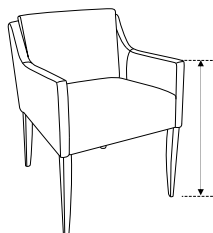

SWEET CHAIRS

W x H x D
sitting height: see: (..)

**Passe®
Partout**

Carla
dining chair without arms
58x85x68 (49)

Carla
dining chair with 2 arms
58x85x68 (49)

Coolio
dining chair without arms
58x85x68 (47)

Coolio
dining chair with 2 arms
58x85x68 (47)

Corina
dining chair without arms
58x78x64 (50)

Corina
dining chair with 2 arms
58x78x64 (50)

Hummel
dining chair
52x79x54 (51)

Popsy
dining chair with 2 arms
56x90x62 (49)

Plectrum
dining chair with 2 arms
71x82x62 (47)

Toya
dining chair
56x90x62 (49)

"Bogie mechanics"

Lima
pouf
65x51x65 (51)

"Bogie mechanics"

Lima
dining chair
65x82x65 (51)

"Bogie mechanics"

Lena
dining chair
65x92x65 (62)