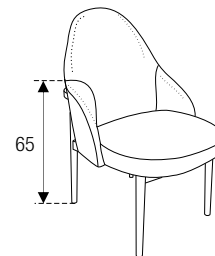

SWEET CHAIRS

W x H x D
sitting height: see: (..)

**Passe®
Partout**

Carla
dining chair without arms
58x85x68 (49)

Carla
dining chair with 2 arms
58x85x68 (49)

Coolio
dining chair without arms
58x85x68 (47)

Coolio
dining chair with 2 arms
58x85x68 (47)

Corina
dining chair without arms
58x78x64 (50)

Corina
dining chair with 2 arms
58x78x64 (50)

Hummel
dining chair
52x79x54 (51)

Popsy
dining chair with 2 arms
56x90x62 (49)

Plectrum
dining chair with 2 arms
71x82x62 (47)

Toya
dining chair
56x90x62 (49)

"Bogie mechanics"

Lima
pouf
65x51x65 (51)

"Bogie mechanics"

Lima
dining chair
65x82x65 (51)

"Bogie mechanics"

Lena
dining chair
65x92x65 (62)