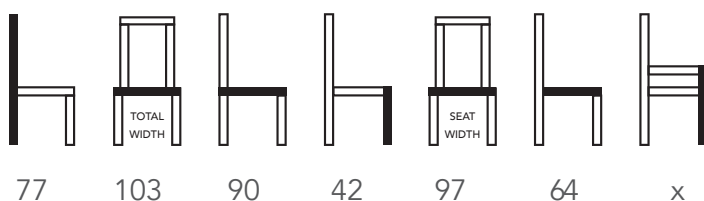

NICO LOUNGE

Technical information

Extra images

MATEN / MEASUREMENTS

EXTRA INFO

MATERIALS

Frame	chipboard, plywood, beaverboard and cardboard
Zitting / Seat	springs 3,8x450, foam vp3530 and foam vp1830
Rug / Back	elastic belts, foam vp2542 and foam vp1830

PACKING

Package	KARTON
Nr. of pcs	1
Size of package	HxWxD: 82x105x95 CM
Weight model	27 KG
Weight package	30 KG