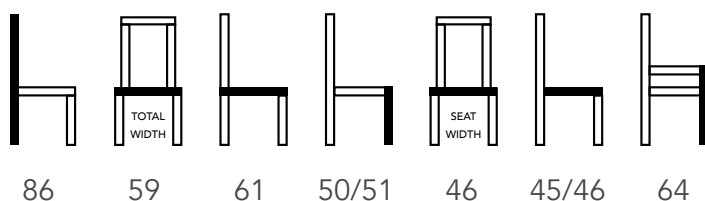

NEMO

Technical information

Extra images

MATEN / MEASUREMENTS

EXTRA INFO

MATERIALS

Frame	Beech/oak wood and plywood and chipboard
Zitting / Seat	Plywood and chipboard + Polyether 50 HR 30/110; 10-18/130; + dacron
Rug / Back	PLYWOOD and Polyether foam; 20+30-25/170; 25 HR 25/065

PACKING

Package	KARTON
Nr. of pcs	1
Size of package	HxWxD: 88x55x63 CM
Weight model	9,55 KG
Weight package	2,5 KG