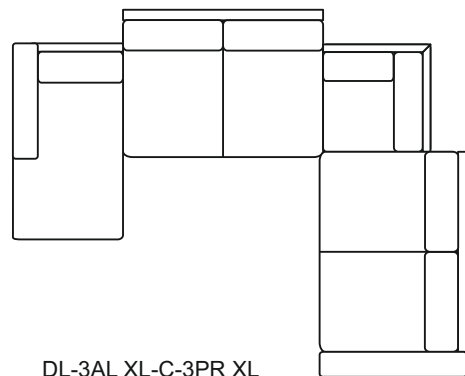

Napoli

Napoli 3PL-C-3XL PR

Napoli

PRODUCT INFORMATION

MEASUREMENTS*:

	3PL/R	C	3XL PLR
WIDTH	205	89	205
HEIGH	89	89	89
DEPTH	103	89	133

STANDARD:

Fixed upholstery.
Metal legs.

SEAT: filled in with HR-3032 foam

BACK: crumb foam mixed with polyester siliconed fibre

ELEMENTS:

Napoli

Example combinations of the Napoli model.

3PL-C-3PR XL

OTL XL-3AL-C-3PR XL

3PL-Cmax-3PR XL

3PL XL-RCR-3PR

3PL XL-C-3AL-DR XL

DL-3AL XL-C-3PR XL