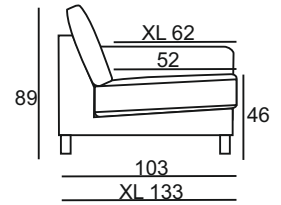

Napoli

Napoli 3PL-C-3XL PR

Napoli

PRODUCT INFORMATION

MEASUREMENTS*:

	3PL/R	C	3XL PLR
WIDTH	205	89	205
HEIGH	89	89	89
DEPTH	103	89	133

STANDARD:

Fixed upholstery.
Metal legs.

SEAT: filled in with HR-3032 foam

BACK: crumb foam mixed with polyester siliconed fibre

ELEMENTS:

Napoli

Example combinations of the Napoli model.

3PL-C-3PR XL

OTL XL-3AL-C-3PR XL

3PL-Cmax-3PR XL

3PL XL-RCR-3PR

3PL XL-C-3AL-DR XL

DL-3AL XL-C-3PR XL