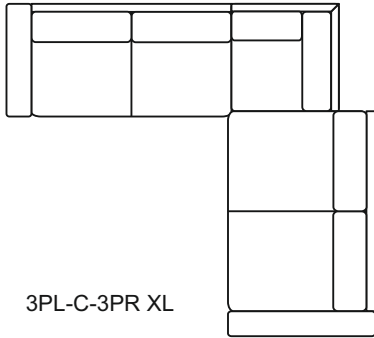

Napoli

Napoli 3PL-C-3XL PR

Napoli

PRODUCT INFORMATION

MEASUREMENTS*:

	3PL/R	C	3XL PLR
WIDTH	205	89	205
HEIGH	89	89	89
DEPTH	103	89	133

STANDARD:

Fixed upholstery.
Metal legs.

SEAT: filled in with HR-3032 foam

BACK: crumb foam mixed with polyester siliconed fibre

ELEMENTS:

Napoli

Example combinations of the Napoli model.

3PL-C-3PR XL

OTL XL-3AL-C-3PR XL

3PL-Cmax-3PR XL

3PL XL-RCR-3PR

3PL XL-C-3AL-DR XL

DL-3AL XL-C-3PR XL