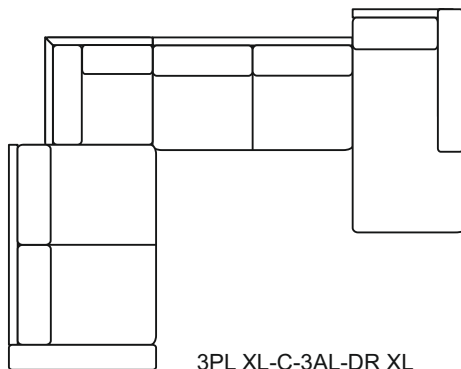

Napoli

Napoli 3PL-C-3XL PR

Napoli

PRODUCT INFORMATION

MEASUREMENTS*:

	3PL/R	C	3XL PLR
WIDTH	205	89	205
HEIGH	89	89	89
DEPTH	103	89	133

STANDARD:

Fixed upholstery.
Metal legs.

SEAT: filled in with HR-3032 foam

BACK: crumb foam mixed with polyester siliconed fibre

ELEMENTS:

Napoli

Example combinations of the Napoli model.

3PL-C-3PR XL

OTL XL-3AL-C-3PR XL

3PL-Cmax-3PR XL

3PL XL-RCR-3PR

3PL XL-C-3AL-DR XL

DL-3AL XL-C-3PR XL