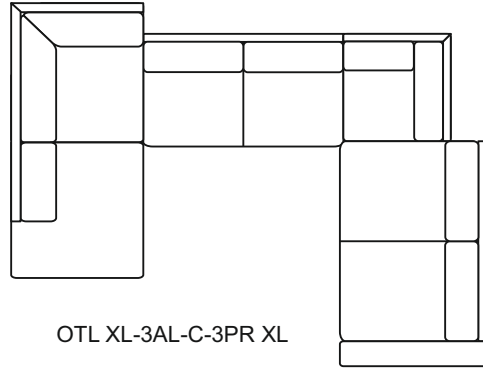

Napoli

Napoli 3PL-C-3XL PR

Napoli

PRODUCT INFORMATION

MEASUREMENTS*:

	3PL/R	C	3XL PLR
WIDTH	205	89	205
HEIGH	89	89	89
DEPTH	103	89	133

STANDARD:

Fixed upholstery.
Metal legs.

SEAT: filled in with HR-3032 foam

BACK: crumb foam mixed with polyester siliconed fibre

ELEMENTS:

Napoli

Example combinations of the Napoli model.

3PL-C-3PR XL

OTL XL-3AL-C-3PR XL

3PL-Cmax-3PR XL

3PL XL-RCR-3PR

3PL XL-C-3AL-DR XL

DL-3AL XL-C-3PR XL