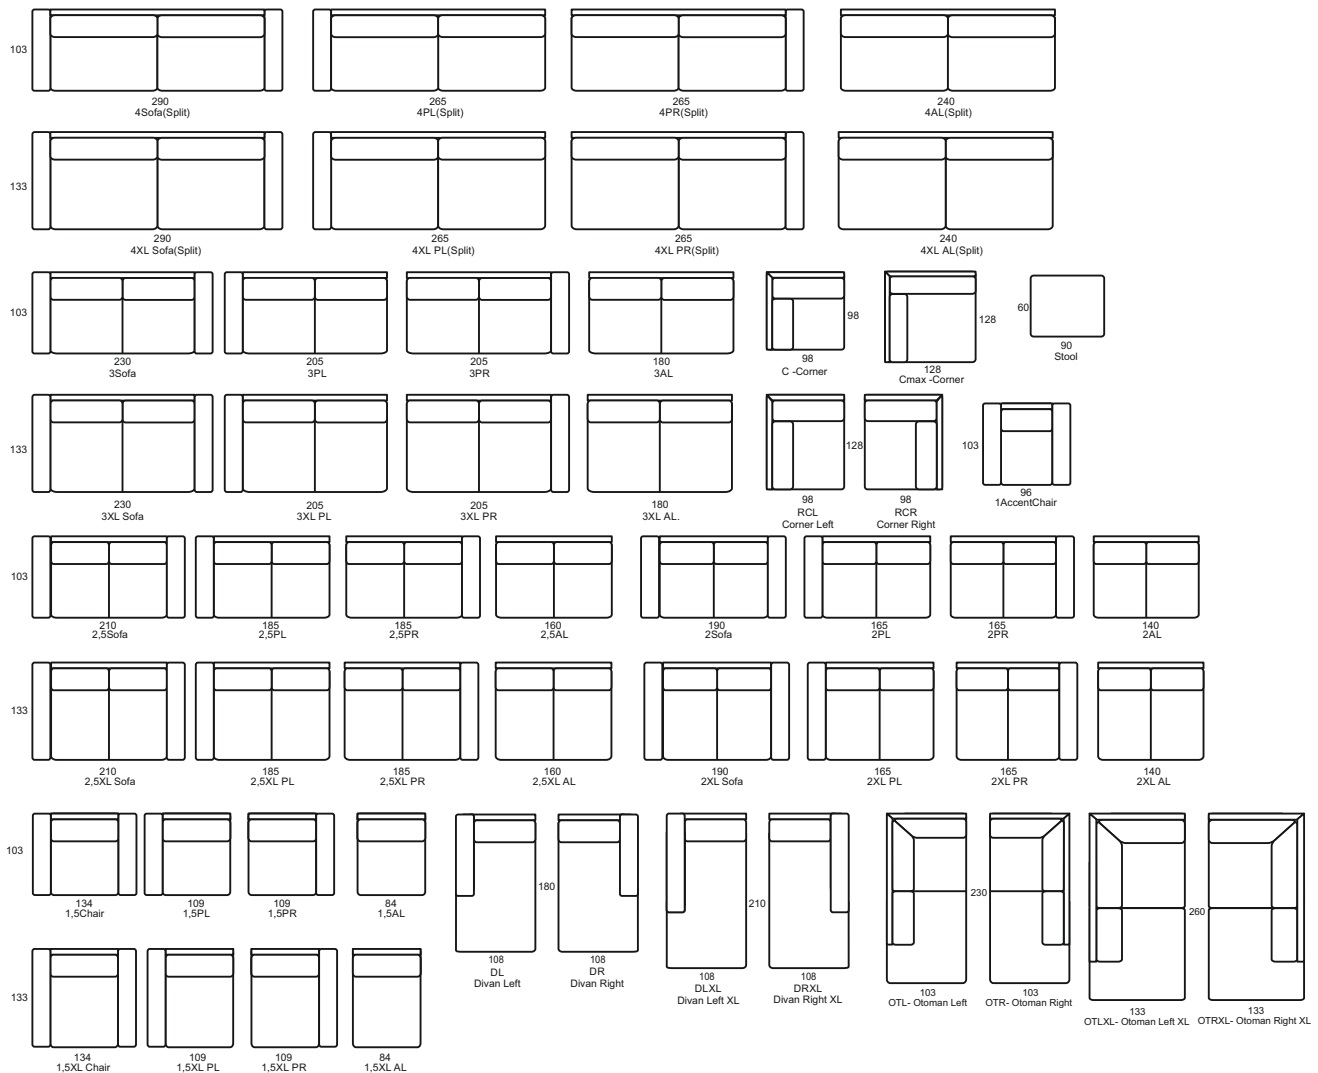

Napoli

Napoli 3PL-C-3XL PR

Napoli

PRODUCT INFORMATION

MEASUREMENTS*:

	3PL/R	C	3XL PLR
WIDTH	205	89	205
HEIGH	89	89	89
DEPTH	103	89	133

STANDARD:

Fixed upholstery.
Metal legs.

SEAT: filled in with HR-3032 foam

BACK: crumb foam mixed with polyester siliconed fibre

ELEMENTS:

Napoli

Example combinations of the Napoli model.

3PL-C-3PR XL

OTL XL-3AL-C-3PR XL

3PL-Cmax-3PR XL

3PL XL-RCR-3PR

3PL XL-C-3AL-DR XL

DL-3AL XL-C-3PR XL