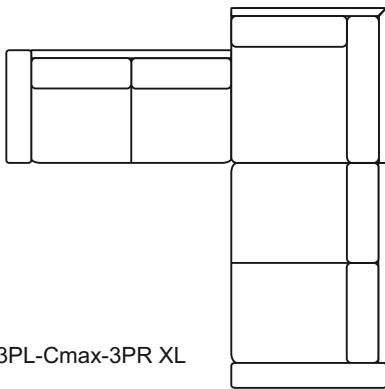

Napoli

Napoli 3PL-C-3XL PR

Napoli

PRODUCT INFORMATION

MEASUREMENTS*:

	3PL/R	C	3XL PLR
WIDTH	205	89	205
HEIGH	89	89	89
DEPTH	103	89	133

STANDARD:

Fixed upholstery.
Metal legs.

SEAT: filled in with HR-3032 foam

BACK: crumb foam mixed with polyester siliconed fibre

ELEMENTS:

Napoli

Example combinations of the Napoli model.

3PL-C-3PR XL

OTL XL-3AL-C-3PR XL

3PL-Cmax-3PR XL

3PL XL-RCR-3PR

3PL XL-C-3AL-DR XL

DL-3AL XL-C-3PR XL