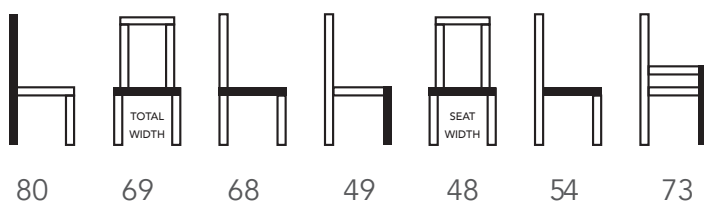

MICHELIN

Technical information

Extra images

MATEN / MEASUREMENTS

EXTRA INFO

MATERIALS

Frame	...
Zitting / Seat	...
Rug / Back	...

PACKING

Package	KARTON
Nr. of pcs	1
Volume package	0,54
Weight model	10 KG
Weight package	11,9 KG