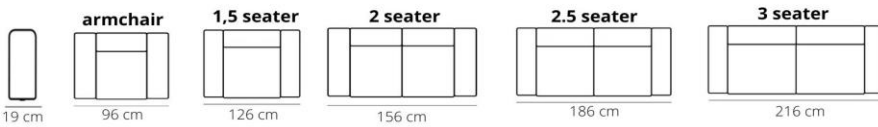

ELEMENTS

Sizes with small arm

Sizes with wide arm