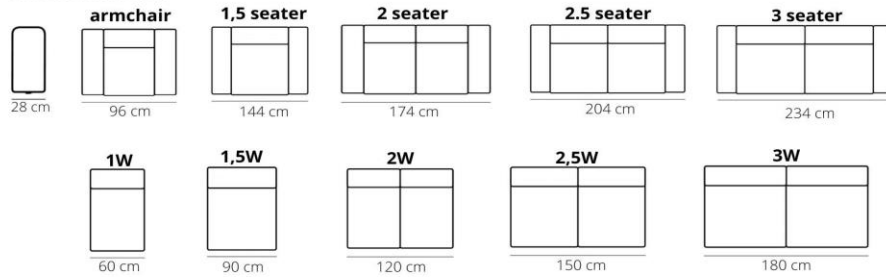

STITCHING

flat seam

LEGS

ZH
wide arm

X
small arm

HEIGHT: 87 cm
DEPTH: 95 cm
SEAT DEPTH: 52 cm
SEAT HEIGHT: 47 cm
ARM HEIGHT: 63 cm

PRODUCT INFO

FRAME

beechwood

chipboard

FILLING

BACK

fibre wool

elastic belts

SEAT

foam SG 40

fibre wool

no-sag springs

This sofa has loose seat and back cushions

hetanker
meubelindustrie