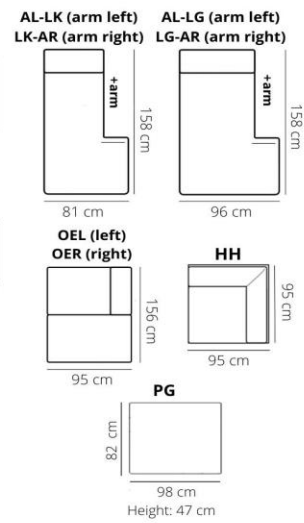

STITCHING

flat seam

LEGS

ZH
wide arm

X
small arm

HEIGHT: 87 cm
DEPTH: 95 cm
SEAT DEPTH: 52 cm
SEAT HEIGHT: 47 cm
ARM HEIGHT: 63 cm

PRODUCT INFO

FRAME

beechwood

chipboard

FILLING

BACK

fibre wool

elastic belts

SEAT

foam SG 40

fibre wool

no-sag springs

This sofa has loose seat and back cushions

hetanker
meubelindustrie