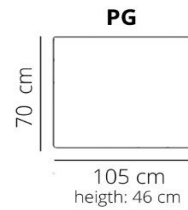

ELEMENTS

STITCHING

flat stitching

LEGS

J-95

black or dark wood

The 3, 3.5 and 4 seater are divisible
This sofa has loose seat and back cushions

PRODUCT INFO

FRAME

beechwood

chipboard

FILLING

mix foam
and feathers

SUSPENSION

foam SG 40

fibre wool

no-sag springs

hetanker
meubelindustrie