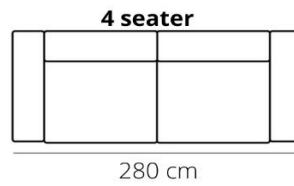

ELEMENTS

STITCHING

flat stitching

LEGS

J-95

black or dark wood

The 3, 3.5 and 4 seater are divisible
This sofa has loose seat and back cushions

PRODUCT INFO

FRAME

beechwood

chipboard

FILLING

mix foam
and feathers

SUSPENSION

foam SG 40

fibre wool

no-sag springs

hetanker
meubelindustrie