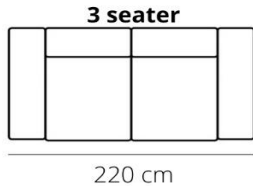

ELEMENTS

STITCHING

flat stitching

LEGS

J-95

black or dark wood

The 3, 3.5 and 4 seater are divisible
This sofa has loose seat and back cushions

PRODUCT INFO

FRAME

beechwood

chipboard

FILLING

mix foam
and feathers

SUSPENSION

foam SG 40

fibre wool

no-sag springs

hetanker
meubelindustrie