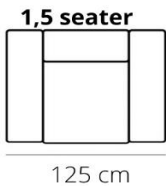

LOUNGE

ELEMENTS

STITCHING

flat stitching

LEGS

J-95

black or dark wood

The 3, 3.5 and 4 seater are divisible
This sofa has loose seat and back cushions

PRODUCT INFO

FRAME

beechwood

chipboard

FILLING

mix foam
and feathers

SUSPENSION

foam SG 40

fibre wool

no-sag springs

hetanker
meubelindustrie