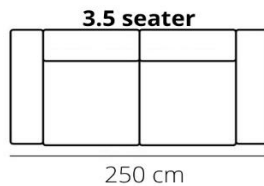

ELEMENTS

STITCHING

flat stitching

LEGS

J-95

black or dark wood

The 3, 3.5 and 4 seater are divisible
This sofa has loose seat and back cushions

PRODUCT INFO

FRAME

beechwood

chipboard

FILLING

mix foam
and feathers

SUSPENSION

foam SG 40

fibre wool

no-sag springs

hetanker
meubelindustrie