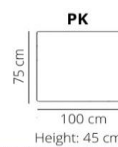

AL-LK (arm left) AL-LG (arm left)
LK-AR (arm right) LG-AR (arm right)