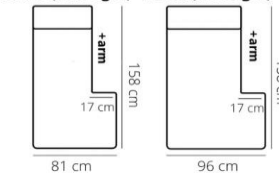

AL-LK (arm left) AL-LG (arm left)
LK-AR (arm right) LG-AR (arm right)