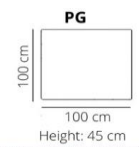

AL-LK (arm left) AL-LG (arm left)
LK-AR (arm right) LG-AR (arm right)