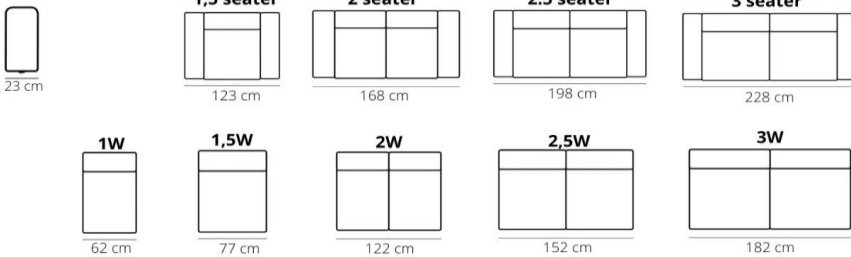

AL-LK (arm left) AL-LG (arm left)
LK-AR (arm right) LG-AR (arm right)

STITCHING

open seam

HELLAS

only available in leather or L60 oklakoma/Colorado and fabrics Hunter

pinched seam

KRETA

available in leather and fabrics

LEGS

J-127
black

HEIGHT: 77 cm
DEPTH: 94 cm
SEAT DEPTH: 57 cm
SEAT HEIGHT: 45 cm
ARM HEIGHT: 60 cm

PRODUCT INFO

FRAME

beechwood

chipboard

FILLING

BACK

foam SG 28

fibre wool

SEAT

foam SG 40

fibre wool

SUSPENSION

elastic belts

no-sag springs

hetanker
meubelindustrie