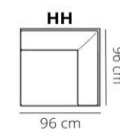

AL-LK (arm left) AL-LG (arm left)
LK-AR (arm right) LG-AR (arm right)