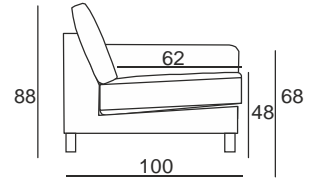

### MEASUREMENTS:

	4 Sofa	3 Sofa	2 Sofa	1 Chair	Stool
WIDTH	280	220	160	80	900
HEIGHT	88	88	88	88	48
DEPTH	100	100	100	90	70

Dimensions may be differences +/- 3%, depending on the choice and configuration upholstery