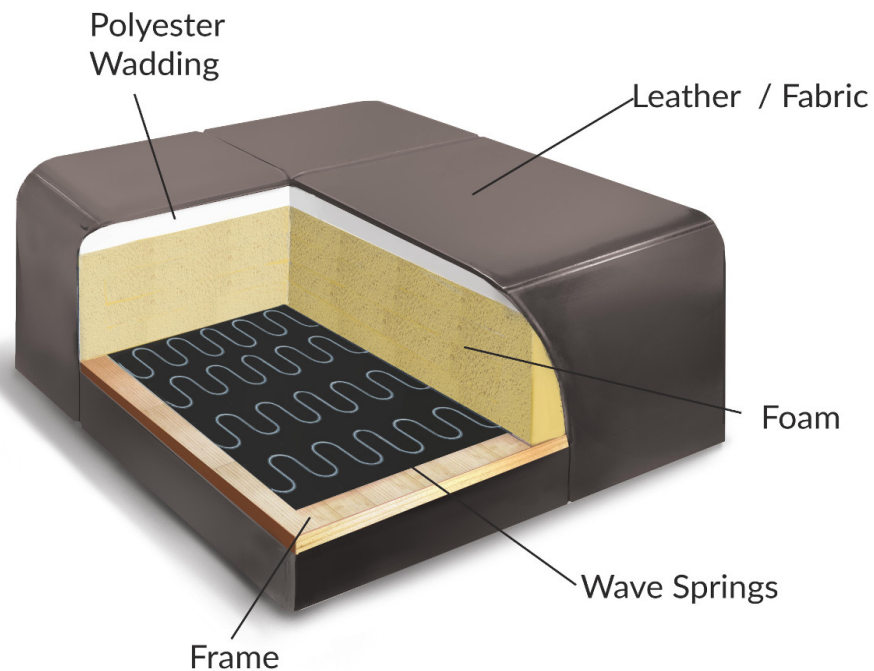

PRIVATE label
€118

ADDITIONAL INFORMATION

1. Foam density in seat: VP2520 + HR4030
2. Foam density in back: VP2520
3. The manufacturer reserves the right to use materials and technologies equivalent or better than those described in any commercial information
4. Standard: plastic sliders. The wooden oak feet as an option.

PRIVATE label
E118

Leather

Fabric

DIMENSIONS: WIDTH/DEPTH/HEIGHT

3N2
255 / 75-107 / h 42-66
(incl. feet 5 cm)

3N2
255 / 75-107 / h 42-66
(incl. feet 5 cm)

1N2
125 / 75-107 / h 42-66
(incl. feet 5 cm)

2N2
188 / 75-107 / h 42-66
(incl. feet 5 cm)