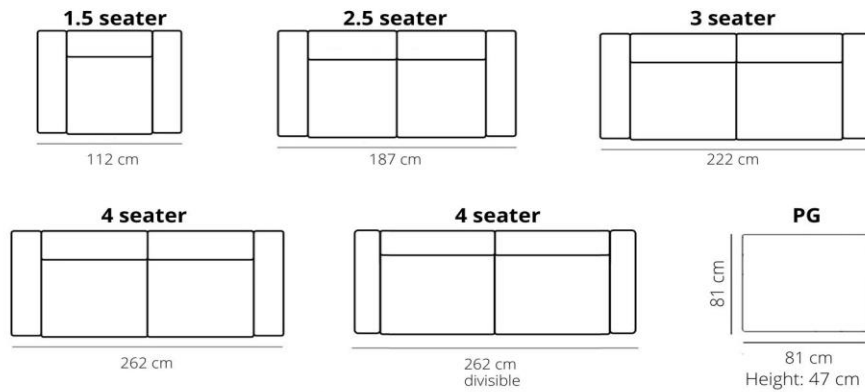

STITCHING

LEGS

HEIGHT: 92 cm
DEPTH: 108 cm
SEAT DEPTH: 60 cm
SEAT HEIGHT: 47 cm
ARM HEIGHT: 61 cm
ARM WIDTH: 19 cm

PRODUCT INFO

FRAME

FILLING

SEAT

This sofa has loose seat and back cushions

hetanker
meubelindustrie