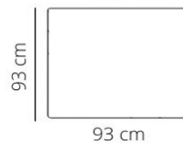

GROVER

ELEMENTS

PG

STITCHING

HEIGHT: 82 cm
DEPTH: 103 cm
SEAT HEIGHT: 48 cm
SEAT DEPTH: 55 cm / 68 cm
ARM HEIGHT: 69 cm
ARM WIDTH: 20 cm

PRODUCT INFO

FRAME

FILLING

BACK

SEAT

SUSPENSION

1,5W/ 1 arm, 1,5W and the OE has an adjustable back

hetanker
meubelindustrie