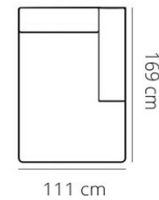

AL-LG/ LG-AR