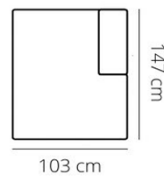

GROVER

ELEMENTS

OEL/ OER

STITCHING

HEIGHT: 82 cm
DEPTH: 103 cm
SEAT HEIGHT: 48 cm
SEAT DEPTH: 55 cm / 68 cm
ARM HEIGHT: 69 cm
ARM WIDTH: 20 cm

PRODUCT INFO

FRAME

FILLING

BACK

SEAT

SUSPENSION

1,5W/ 1 arm, 1,5W and the OE has an adjustable back

hetanker
meubelindustrie