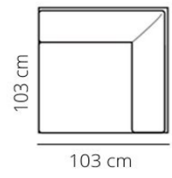

GROVER

ELEMENTS

HH

STITCHING

HEIGHT: 82 cm
DEPTH: 103 cm
SEAT HEIGHT: 48 cm
SEAT DEPTH: 55 cm / 68 cm
ARM HEIGHT: 69 cm
ARM WIDTH: 20 cm

PRODUCT INFO

FRAME

FILLING

BACK

SEAT

SUSPENSION

1,5W/ 1 arm, 1,5W and the OE has an adjustable back

hetanker
meubelindustrie