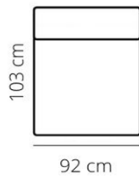

GROVER

ELEMENTS

1,5W

STITCHING

HEIGHT: 82 cm
DEPTH: 103 cm
SEAT HEIGHT: 48 cm
SEAT DEPTH: 55 cm / 68 cm
ARM HEIGHT: 69 cm
ARM WIDTH: 20 cm

PRODUCT INFO

FRAME

FILLING

BACK

SEAT

SUSPENSION

1,5W/ 1 arm, 1,5W and the OE has an adjustable back

hetanker
meubelindustrie