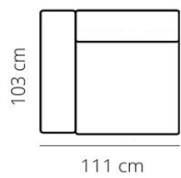

ELEMENTS

AL-1,5W (arm left)
1,5W-AR (arm right)