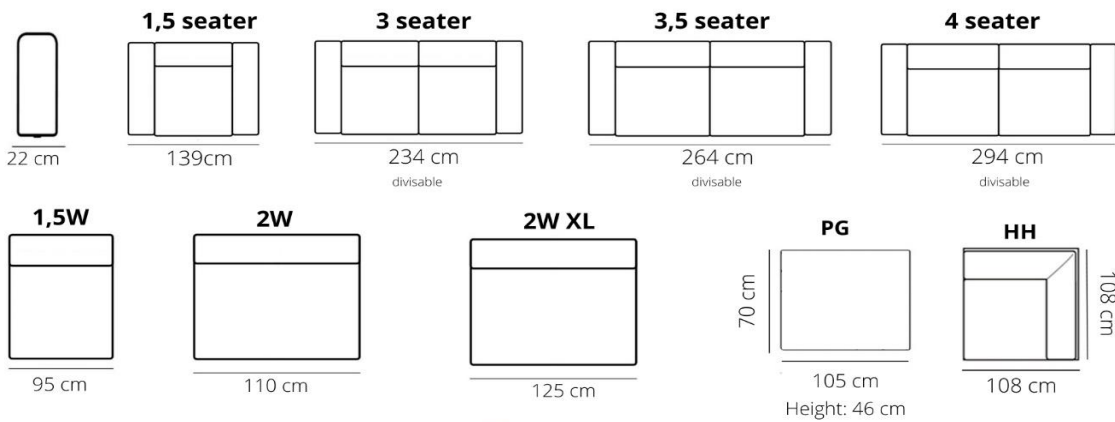

ELEMENTS

HEIGHT: 83 cm
DEPTH: 108 cm
SEAT DEPTH: 63 cm
SEAT HEIGHT: 45 cm
ARM HEIGHT: 57 cm

STITCHING

open seam

pinched seam

FOREST

only available in leather or L60 oklakoma/Colorado and fabrics Hunter

FEVER

available in leather and fabrics

PRODUCT INFO

FRAME

beechwood

chipboard

FILLING

mix down and fibre wool

SUSPENSION

BACK

SEAT

foam HR 40

mix down and fibre wool

no-sag springs

This sofa has loose seat and back cushions

hetanker
meubelindustrie