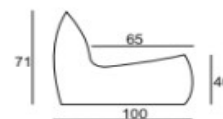

Contempo

Contempo 1 Chair
Fabric: BE LOVELY 11 / Leather: KING BROWN

	CAT 0	CAT 1	CAT 2	CAT 3	CAT 4	CAT 5	Special	Leather
CONTEMPO 1	631	641	650	660	673	704	775	1024
CONTEMPO 2	964	982	1000	1018	1036	5089	1198	1622
CONTEMPO 3	1262	643	1310	1334	1358	1431	1574	2147
CONTEMPO C CORNER	753	770	787	804	821	871	958	1356
CONTEMPO DIWAN	1526	1557	1589	1620	1652	1746	1921	2668
CONTEMPO PUFA 80X85	144	294	299	152	310	326	358	480

PRODUCT INFORMATION

MEASUREMENTS:*

	1AL
WIDTH	85
HEIGHT	71
DEPTH	100

Dimensions may be differences +/- 3%, depending on the choice and configuration upholstery. Tolerance for dimensions of final product rises, due to the characteristic of model and fabric that has been chosen by client.