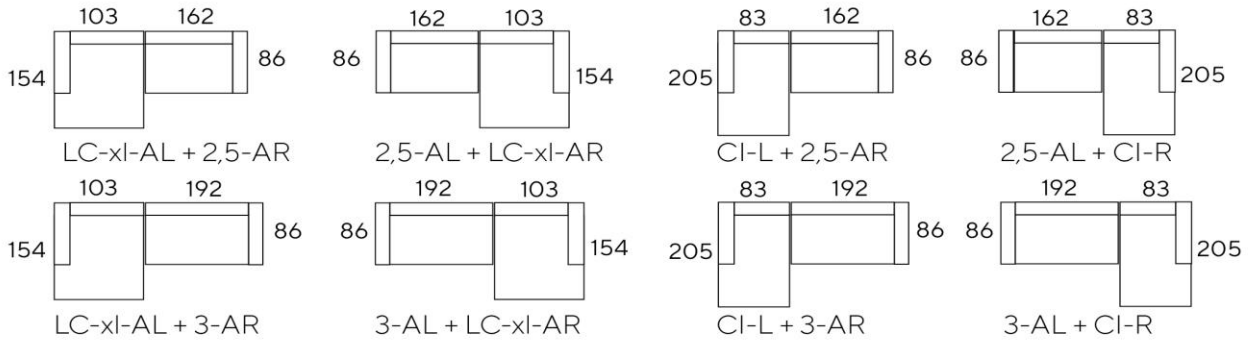

FABRIC GROUP	Description
<p>S : Rate - Mito X : Porta C : Fusion - Adore - Oasis D : Alpine - Sneak - Silent - Loft E : Challenger</p>	<p>F : Miami G : Bull H : n.v.t. I : n.v.t.</p>
	<p>* AL = Arm Left * AR = Arm Right * LC-AL = LongChair Arm Left * LC-AR = LongChair Arm Right * CI-L = Coner Island Left * CI-R = Coner Island Right</p>

Model: Mataro

A: 12 cm H: 85 cm
B: 46 cm C: 55 cm

Frame: Solid wood, plywood, chipboard, fiberboard
Seat frame: Nosag springs
Seat: Comfort foam, fiberfill. Option: HR foam

Back: Mix of foam sticks and HCS fiber, fiberfill
Legs: Small black (17 cm)

AL = Arm Left, AR = Arm Right
LC-xl-AL = LongChair Arm Left, LC-xl-AR = LongChair Arm Right