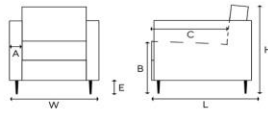

PRICELIST NL
MODEL : MATARO

Adviesverkoopprijs

COMBI ACTIE	W: [cm]	L: [cm]	FABRIC GROUP :									Options (+EUR) SEAT HR
			S	X	C	D	E	F	G	H	I	
LC-xl + 2,5 Seat (AL/AR)	265	154	€1,589	€1,649	€1,699	€1,759	€1,819	€1,879	€1,929	€1,969	€2,029	€165
LC-xl + 3 Seat (AL/AR)	295	154	€1,659	€1,719	€1,769	€1,829	€1,899	€1,949	€1,999	€2,059	€2,099	€165
CI (L/R) + 2,5 Seat (AL/AR)	245	205	€1,679	€1,739	€1,799	€1,859	€1,919	€1,969	€2,039	€2,089	€2,149	€209
CI (L/R) + 3 Seat (AL/AR)	275	205	€1,769	€1,829	€1,899	€1,969	€2,029	€2,089	€2,149	€2,199	€2,279	€209
1 Seat	84	86	€529	€539	€559	€579	€599	€629	€639	€679	€699	€40
1 Seat Arm (AL/AR)	72	86	€429	€449	€459	€479	€499	€519	€539	€559	€579	€40
1 Seat NO Arm	60	86	€359	€379	€389	€399	€419	€429	€449	€469	€479	€40
2 Seat	144	86	€769	€799	€829	€849	€899	€929	€959	€979	€999	€75
2 Seat Arm (AL/AR)	132	86	€679	€699	€729	€749	€789	€819	€829	€869	€899	€75
2 Seat NO Arm	120	86	€609	€629	€649	€679	€699	€729	€749	€769	€799	€75
2,5 Seat	174	86	€869	€899	€919	€949	€989	€1,029	€1,069	€1,089	€1,119	€93
2,5 Seat Arm (AL/AR)	162	86	€769	€799	€829	€849	€889	€919	€949	€979	€999	€93
2,5 Seat NO Arm	150	86	€709	€730	€759	€789	€809	€829	€859	€899	€919	€93
3 Seat	204	86	€929	€959	€989	€1,029	€1,069	€1,089	€1,129	€1,159	€1,199	€108
3 Seat Arm (AL/AR)	192	86	€839	€869	€899	€929	€969	€999	€1,029	€1,059	€1,089	€108
3 Seat NO Arm	180	86	€779	€809	€839	€859	€889	€919	€950	€969	€999	€108
Corner(C)	87	87	€539	€559	€579	€599	€619	€639	€659	€679	€699	€40
LongChair XL (AL/AR)	103	154	€829	€849	€879	€919	€949	€979	€999	€1,039	€1,069	€75
Corner Island (CI) (L/R)	83	205	€949	€979	€1,019	€1,049	€1,079	€1,109	€1,139	€1,170	€1,209	€108
Footstool 60*90 (H=46cm)	60	90	€369	€379	€389	€399	€409	€419	€429	€439	€449	€40

Model: Mataro

A: 12 cm H: 85 cm
B: 46 cm C: 55 cm

Frame: Solid wood, plywood, chipboard, fiberboard
Seat frame: Nosag springs
Seat: Comfort foam, fiberfill. Option: HR foam

Back: Mix of foam sticks and HCS fiber, fiberfill
Legs: Small black (17 cm)