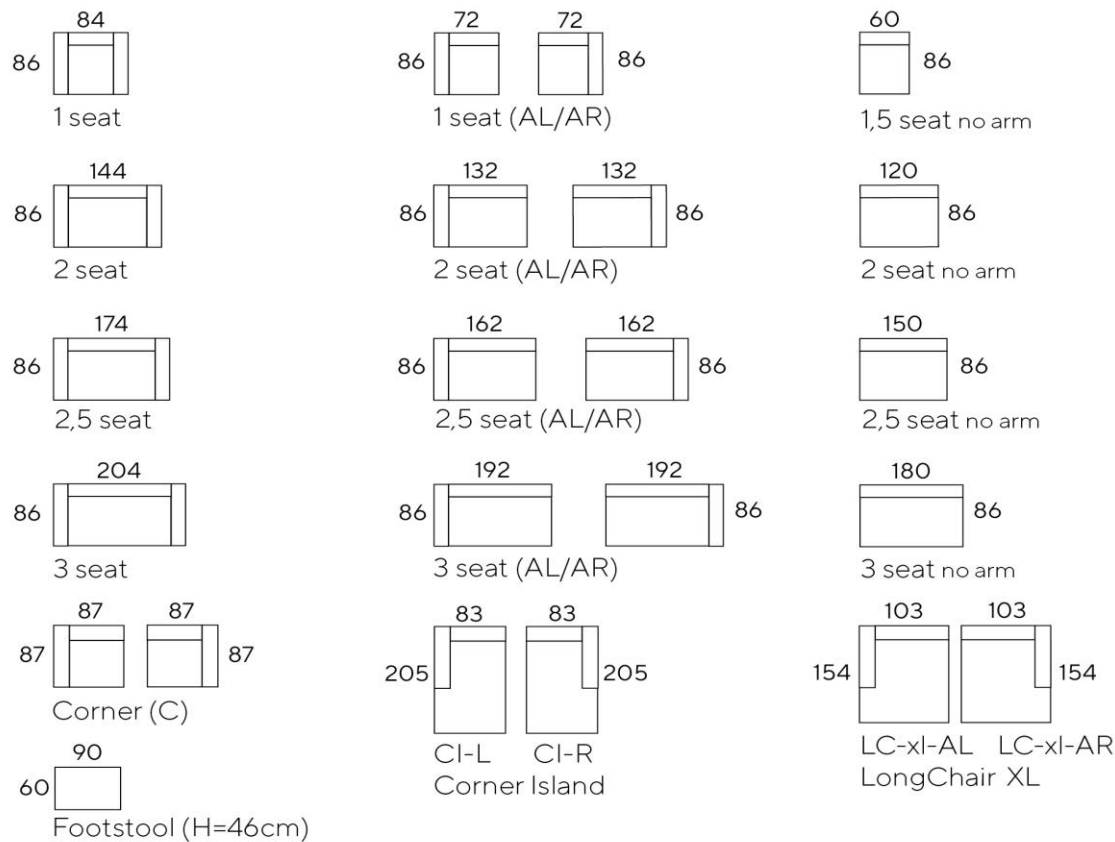

FABRIC GROUP	Description
<p>S : Rate - Mito X : Porta C : Fusion - Adore - Oasis D : Alpine - Sneak - Silent - Loft E : Challenger</p>	<p>F : Miami G : Bull H : n.v.t. I : n.v.t.</p>
	<p>* AL = Arm Left * AR = Arm Right * LC-AL = LongChair Arm Left * LC-AR = LongChair Arm Right * CI-L = Coner Island Left * CI-R = Coner Island Right</p>

Model: Mataro

A: 12 cm H: 85 cm
B: 46 cm C: 55 cm

Frame: Solid wood, plywood, chipboard, fiberboard
Seat frame: Nosag springs
Seat: Comfort foam, fiberfill. Option: HR foam

Back: Mix of foam sticks and HCS fiber, fiberfill
Legs: Small black (17 cm)

AL = Arm Left, AR = Arm Right
LC-xl-AL = LongChair Arm Left, LC-xl-AR = LongChair Arm Right