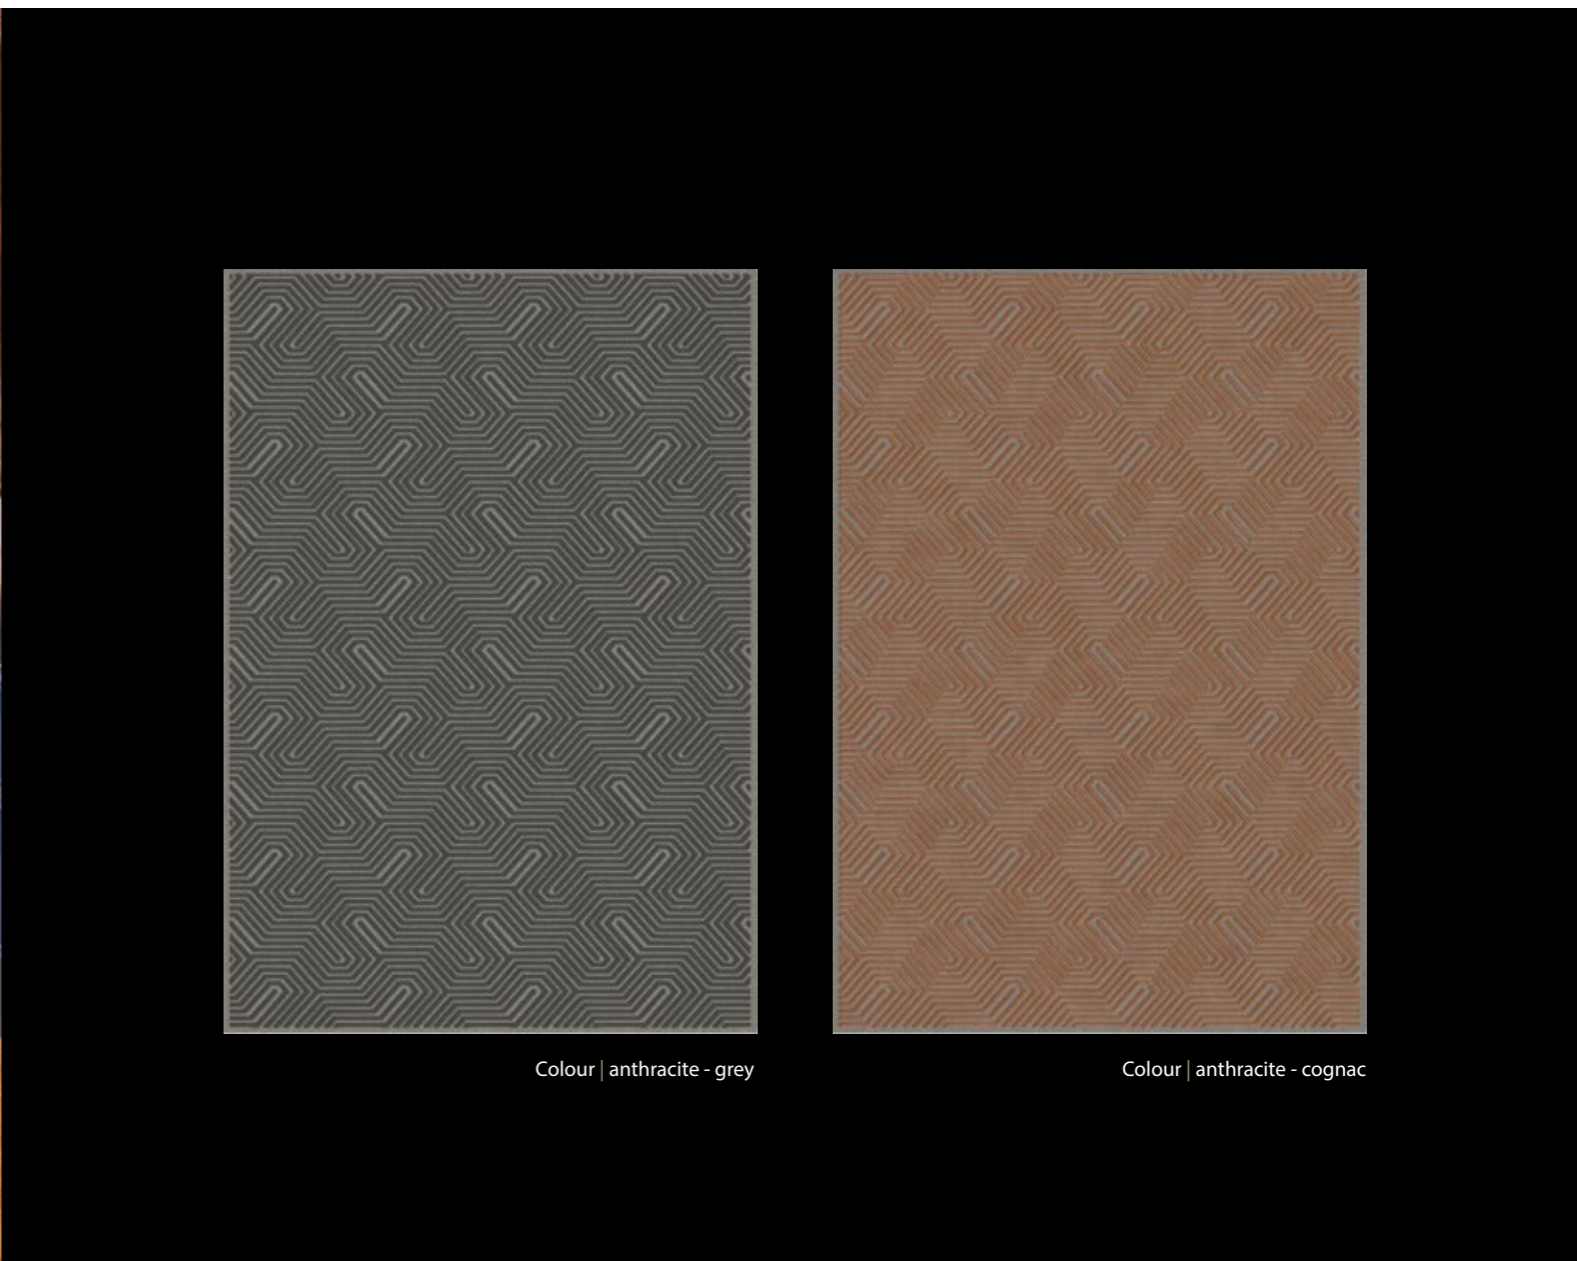

Origin Belgium

Total Height 0.40 cm

Total Weight 1550 gr

Colour | grey - anthracite

Colour | beige - grey

Colour | beige - off-white

Colour | grey - red

Colour | grey - anthracite