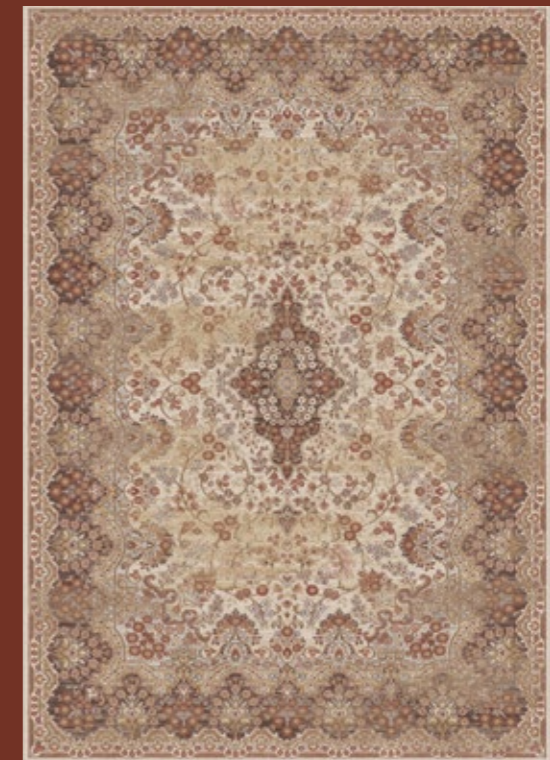

Total Weight 1550 gr

Colour | grey - brown

Colour | grey - navy

Colour | beige - beige

Colour | beige - gold

Colour | 961 - stone 477

CLASSIC | dessin 961

CLASSIC