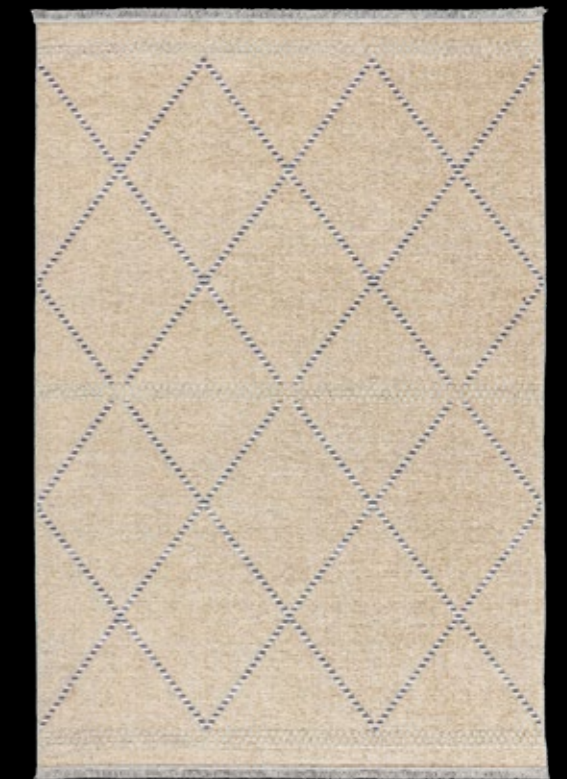

Colour | beige