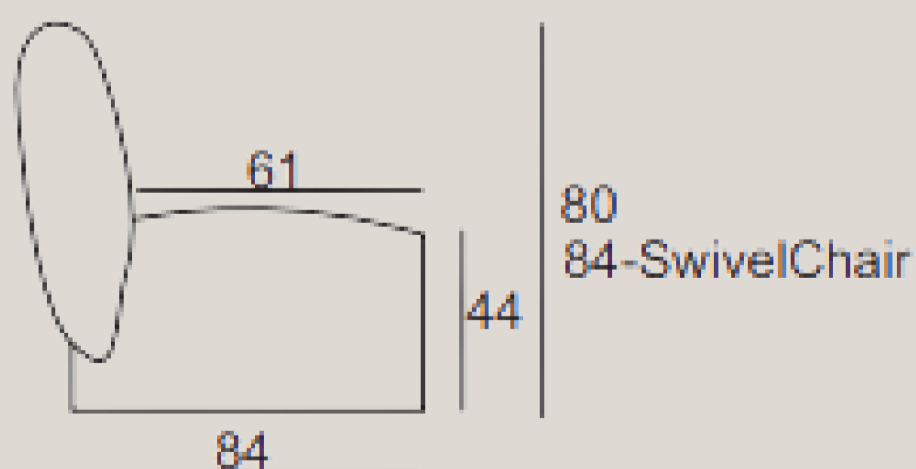

MOKANA

INDUSTRIAL VINTAGE LIFESTYLE FURNITURE

Boli

Measurments chair:

Width: 92 cm
Heigh: 80 cm
Depth: 84 cm

Comforts:

Seat: filled in with HR-3032 foam
Back: filled in with T-30 foam