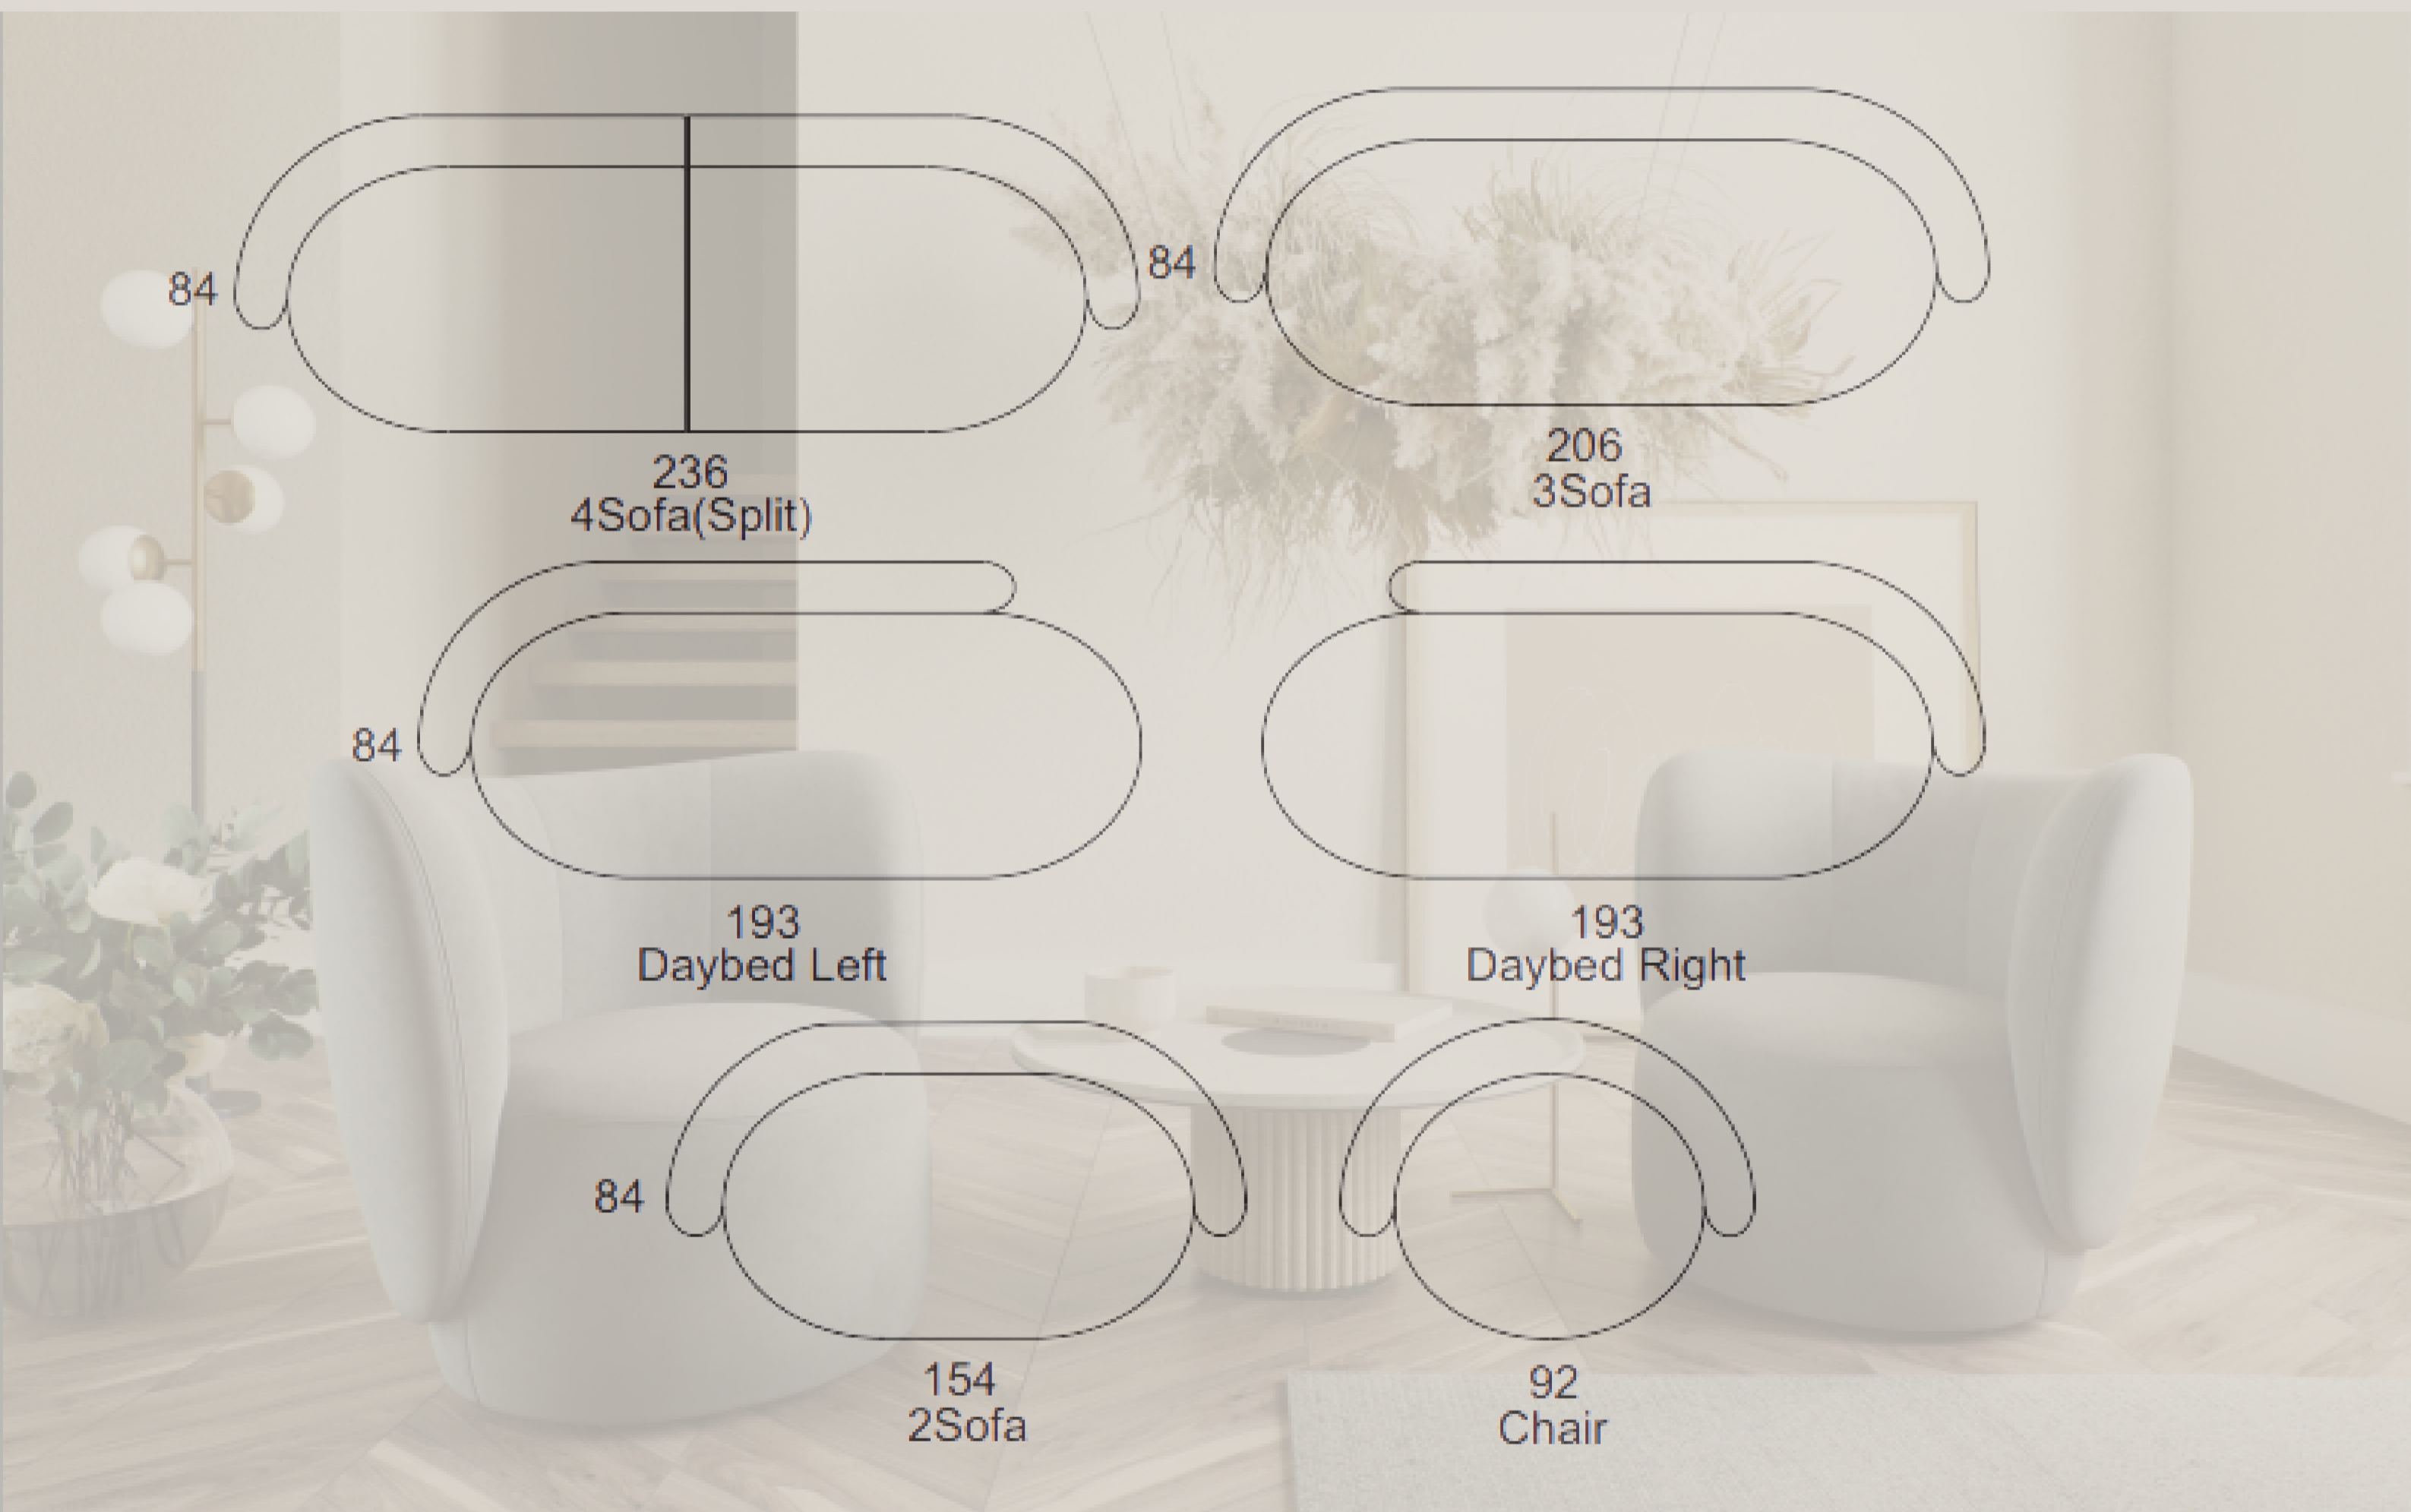

MOKANA

INDUSTRIAL VINTAGE LIFESTYLE FURNITURE

Boli

Measurments chair:

Width: 92 cm
Heigh: 80 cm
Depth: 84 cm

Comforts:

Seat: filled in with HR-3032 foam
Back: filled in with T-30 foam