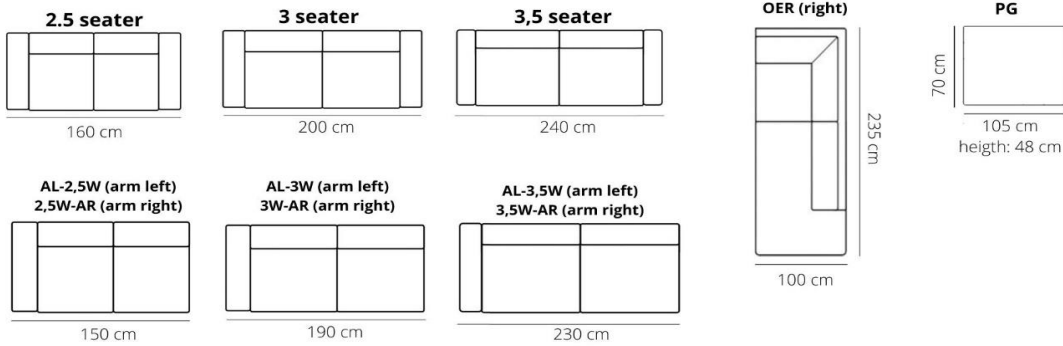

ELEMENTS

HEIGHT: 84 cm
DEPTH: 98 cm
SEAT DEPTH: 55 cm
SEAT HEIGHT: 46 cm
ARM HEIGHT: 62 cm

STITCHING

flat seam

LEGS

J-127
black

This sofa has loose seat and back cushions

hetanker
meubelindustrie

PRODUCT INFO

FRAME

pinewood

chipboard

FILLING

feathers mixed with
siliconized fibre

feathers mixed with
siliconized fibre

SUSPENSION

elastic belts

no-sag springs

BACK

SEAT