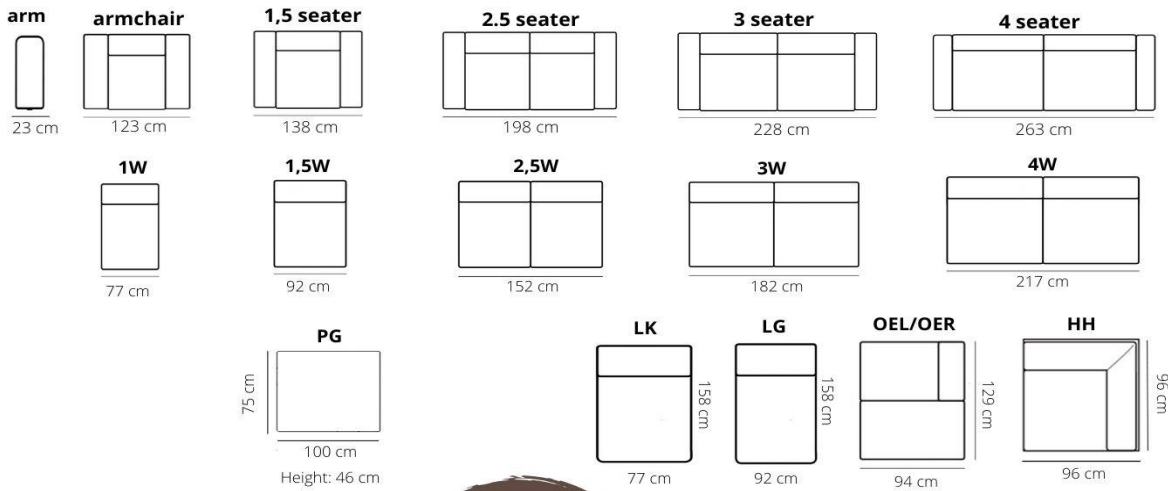

ELEMENTS

STITCHING

HEIGHT: 78 cm
DEPTH: 94 cm
SEAT DEPTH: 56 cm
SEAT HEIGHT: 46 cm
ARM HEIGHT: 61 cm
ARM WIDTH: 23 cm

PRODUCT INFO

FRAME

FILLING

BACK

SEAT

SUSPENSION

hetanker
meubelindustrie